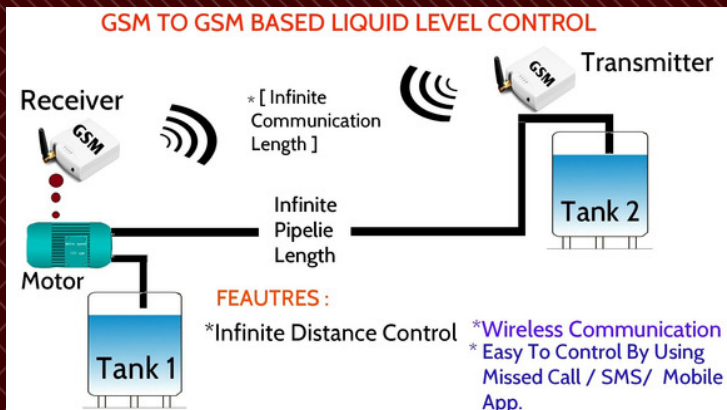

Tel: 044-63202874
www.ajlon.com

Mobile: 99638 79022
e-mail: info@ajlon.com

OVER HEAD TANK LCD

GSM BASED LIQUID LEVEL CONTROL

GSM TO GSM BASED LIQUID LEVEL CONTROL

GSM TO GSM BASED LIQUID LEVEL CONTROLLER WITH DRY RUN PROTECTION

GSM TO GSM BASED LIQUID LEVEL CONTROLLER

HOME SECURITY SYSTEM

GSM Based Wireless Home Security System

Home Security System ----->

Mobile App

Optional Unit Available For Home Appliances ----->

GSM BASED HOME SECURITY SYSTEM