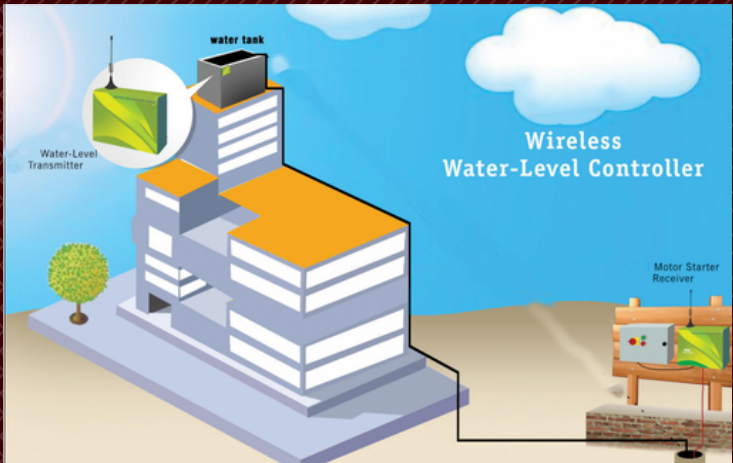

WIRED / WIRELESS WATER LEVEL CONTROLLER USING SINGLE PHASE / THREE PHASE

- SUMP TO OVER HEAD TANK
- SUMP TO OVER HEAD TANK PROTECTION
- BORE WELL TO OHT
- BORE WELL TO OHT DRY RUN PROTECTION