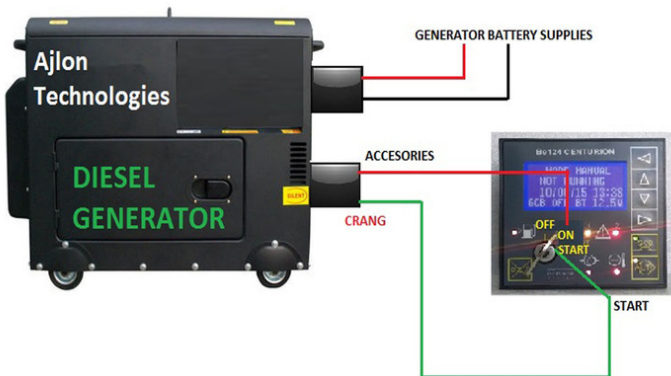

DIESEL GENERATOR

AJLON TECHNOLOGIES
Inspiring Lives

YOUR SATISFACTION IS OUR MOTTO

ADVANTAGES AND BENIFITS OF DIESEL GENERATOR

- 1.Total automatic ON/OFF based on main power.
- 2.Immediate (or) Delayed ON/OFF.
- 3.Less Fuel voltage.
- 4.Increased reliability
- 5.Flexibility
- 6.Redundancy by design
- 7.Reduced maintenance costs
- 8.Less expensive parts
- 9.Ease of expansion
- 10.Economy

AJLON TECHNOLOGIES

NO 5/575 ,MPN Tower, First Floor , Velachery-Tambaram Main Road,
Medavakkam,
Chennai-600 100.

Tel: 044 43102874
web: www.Ajlontech.com

DIESEL GENERATOR