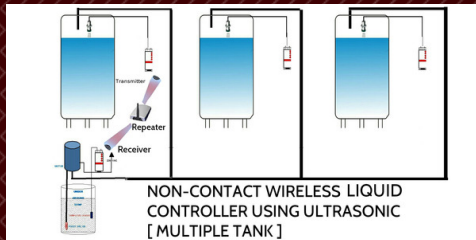

ULTRASONIC LIQUID LEVEL CONTROL

NON-CONTACT WIRELESS LIQUID CONTROLLER USING ULTRASONIC (MULTIPLE)