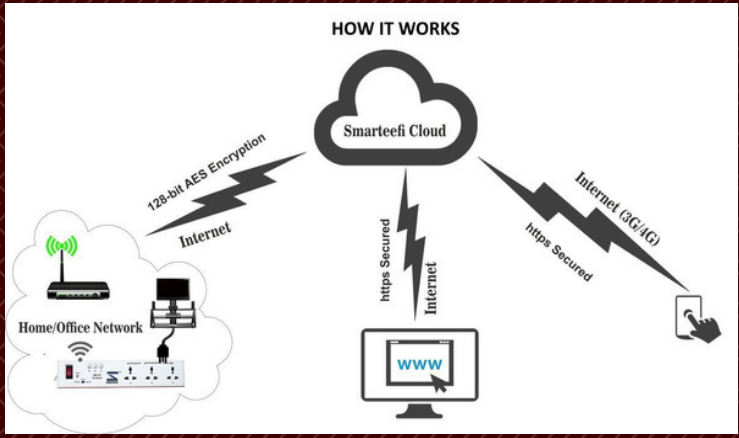

GSM TO GSM BASED LIQUID LEVEL CONTROLLER

HOME SECURITY SYSTEM

GSM Based Wireless Home Security System

Home Security System ----->

Mobile App

Optional Unit Available For Home Appliances ----->

GSM BASED HOME SECURITY SYSTEM

SMART REMOTE CONTROLLED WIFI / IR / RF BASED CONTROL UNIT FOR HOME , OFFICE , MALLS AND PARKS.

OFFICE , HOME PARKS , MALLS

FEATURES:
 * All IR Devices Can Be Controlled Through Mobile App
 * Lights / Fans Etc... can be Switched ON / OFF / DIMMED

ADVANTAGE OVER OTHER UNIT

*In other control units, the appliances only in the near vicinity (or) in the same room can be controlled

*In our unit, the entire building (or) mall (or) office (or) parks can be controlled because we use slave units for other area/rooms of control.

SMART REMOTE CONTROLLED WIFI / IR / RF BASED CONTROL UNIT FOR HOME , OFFICE , MALLS & PARKS

IoT Based Manual / Automatic 2 Device Control

Ajlon Android WiFi Smart Power Extension Strip, Remote Switch , 3 in 1 Smart Plug