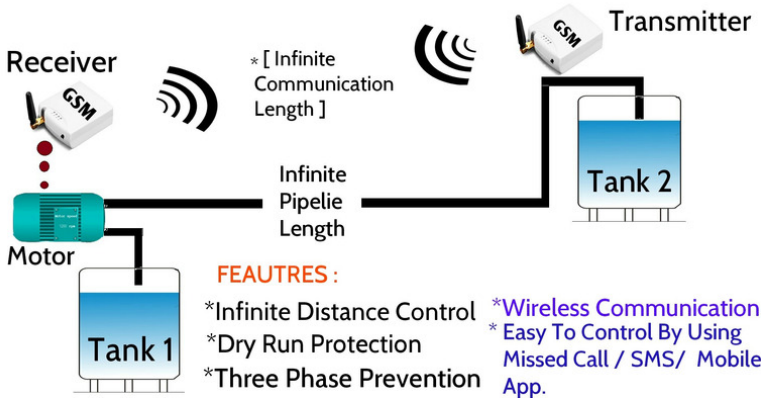

ADVANTAGE AND FEATURES OF AUTOMATIC WATER LEVEL CONTROLLER :

1. LCD display type
2. Over Head Tank Protection
3. Over Current Protection
4. Corrosion Free Sensors
5. Compact Elegant Design
6. Fully Automatic
7. Saves water, motor, Energy
8. Increases pump set life.
9. Avoids seepage of roots & walls due to overflowing tanks.
10. Manual Switch For Bypass
11. Easy Installation
12. Low Maintenance

Tel: 044-63202874
www.ajlon.com

Mobile: 99638 79022
e-mail: info@ajlon.com

OVER HEAD TANK LCD

GSM BASED LIQUID LEVEL CONTROL

GSM TO GSM BASED LIQUID LEVEL CONTROL

GSM TO GSM BASED LIQUID LEVEL CONTROLLER WITH DRY RUN PROTECTION

GSM TO GSM BASED LIQUID LEVEL CONTROLLER

HOME SECURITY SYSTEM

GSM Based Wireless Home Security System

Home Security System ----->

Mobile App

Optional Unit Available For Home Appliances ----->

GSM BASED HOME SECURITY SYSTEM