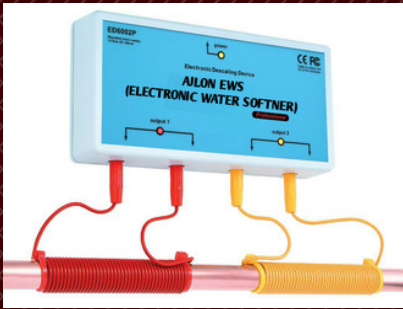

575/5 MPN TOWER,

VELACHERY TO TAMBARAM MAIN ROAD,

MEDAVAKKAM, CHENNAI,

PIN CODE - 600100

WIRED / WIRELESS WATER LEVEL CONTROLLER USING SINGLE PHASE / THREE PHASE

- SUMP TO OVER HEAD TANK
- SUMP TO OVER HEAD TANK PROTECTION
- BORE WELL TO OHT
- BORE WELL TO OHT DRY RUN PROTECTION

ELECTRONIC WATER SOFTNER

WATER TANK CLEANING & SPARES

SOLAR PANEL & SPARES

DRIP IRRIGATION SYSTEM & SPARES

IoT based Fire Alarm & Gas Sesor

HYDROPONIC FOODER

BLUETOOTH HOME AUTOMATION

SURVEILLANCE CAMERA

SLIDING & SWING GATE

EMBEDDED SYSTEMS & SPARES

GPS TRACKER

BOOM BARRIER

DRIP IRRIGATION SYSTEM

AUTO DRIP TIMER UNIT

DRIP IRRIGATION SYSTEM

DRIP IRRIGATION SPARES

AUTO DRIP TIMER UNIT

ACCESS CONTROL

ACCESS CARD RFID

ACCESS CONTROL WITH ATTENDANCE

LONG RANGE RFID

ACCESS CONTROL WITH ATTENDANCE + RFID

TYPES OF WATER LEVEL CONTROL

AJLON TECHNOLOGIES