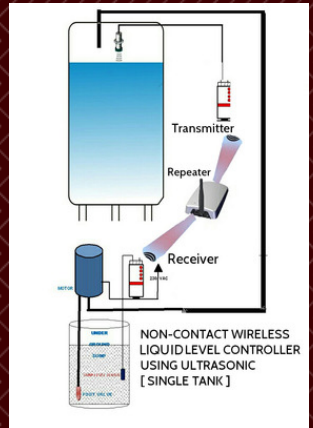

NON-CONTACT WIRELESS LIQUID CONTROLLER USING ULTRASONIC (SINGLE)